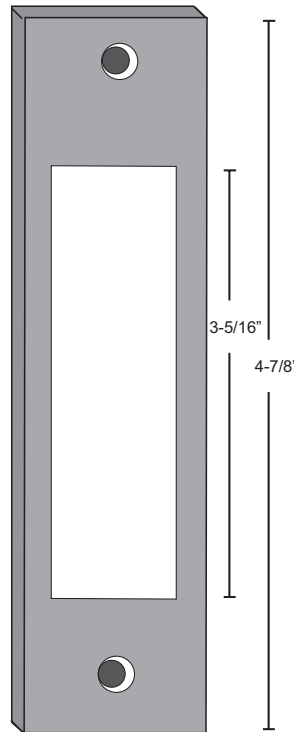

NATIONAL GUARD
PRODUCTS

Strike Shim

9275 - Fits 4-7/8" 'ASA' Strike Plate

Material

Steel

- UL Certified Miscellaneous Fire Door Accessory for excessive door and frame clearances, measuring up to 5/16"
- 90 minute rated UL10B and UL10C wood or hollow metal fire doors
- NGP 9200 Intumescent Seal excessive clearance solution is also required where excessive clearance occurs at jambs and head on 20 minute fire doors
- NGP 9400 Intumescent Seal, 9945 Steel Stop Extender, 5075 Self-Adhesive Seal excessive clearance solutions are also required where excessive clearance occurs at jambs and head on 90 minute fire doors

Finishes

Gray

Project:

Submitted by:

Date:

Notes: