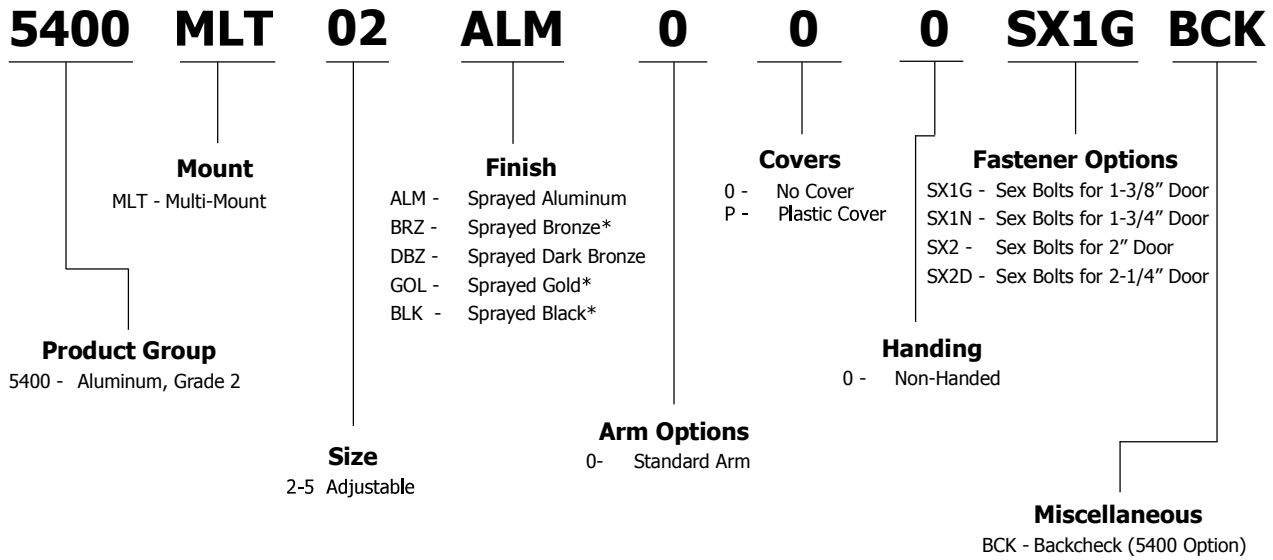

## 5400 SERIES - HOW TO ORDER

Example of how to order: 5400M25ALM0P

\*Extended lead times for BRZ, GOL, and BLK finishes and minimum order quantities may apply.